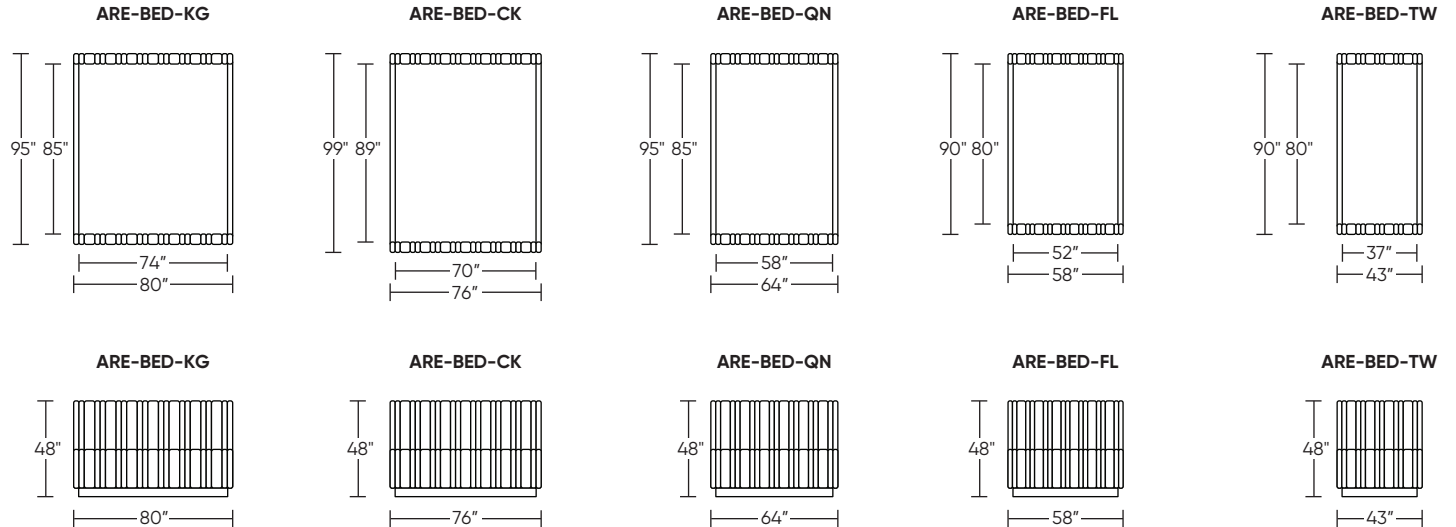

BEDS & HEADBOARDS COLLECTION

ARCADE BED BY ALFREDO PAREDES

AMERICAN LEATHER

ARCADE BED by ALFREDO PAREDES

Standard Features:

- Single-needle top-stitch
- Limited lifetime warranty on frame
- Quick-ship delivery

Options:

- Wood plinth base available in:
- Ash finishes: Dune, Oiled Ash, Mink, Ebony
 - Natural Walnut

Base height is 4"

Please use actual leather, fabric, Crypton®, Sunbrella® and Ultrasuede® swatches when specifying furniture as the colors shown may vary due to the printing process.

Note: This bed frame will accommodate most adjustable bases/mattresses.
Dashed line (- - -) indicates seam on leather, Ultrasuede® and up the roll fabrics.

Scale: 1/8 inch = 1 foot
All dimensions are approximate and subject to change.
Specify components from the sitting position.