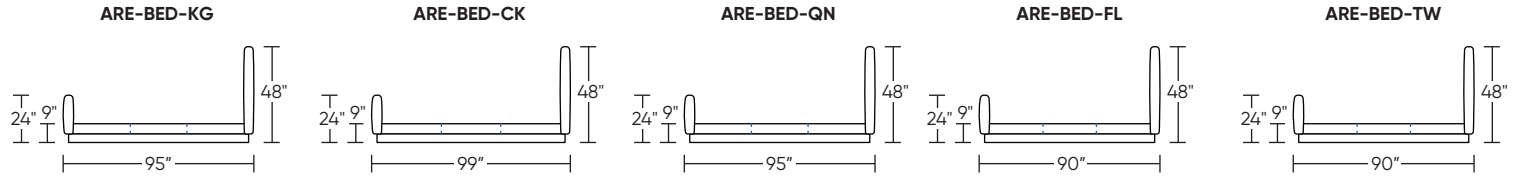

Options:

- Wood plinth base available in:
- Ash finishes: Dune, Oiled Ash, Mink, Ebony
 - Natural Walnut

Base height is 4"

Please use actual leather, fabric, Crypton®, Sunbrella® and Ultrasuede® swatches when specifying furniture as the colors shown may vary due to the printing process.

Note: This bed frame will accommodate most adjustable bases/mattresses.
Dashed line (- - -) indicates seam on leather, Ultrasuede® and up the roll fabrics.

Scale: 1/8 inch = 1 foot
All dimensions are approximate and subject to change.
Specify components from the sitting position.